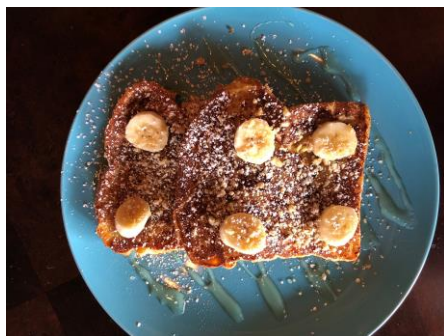

DOLCE & CAFE

BREAKFAST

SERVED DAILY UNTIL 2 PM

SUPER BOWL – super healthy 8.50

wheat berries or rolled oats,
select two: banana, blackberries or sautéed apple
with crushed walnuts and raisins
*pick: Maple syrup, Nutella, honey, syrup or peanut butter
nuts, vegetarian, vegan, fiber*

FRENCH TOAST HONEY-BANANA 7.30

Fluffy French toast, banana, honey, walnuts
nuts, vegetarian

EGG BREAKFAST SANDWICH

EGG & Ham Breakfast Sandwich 6.75

Served with fruit or fresh vegies

EGG & Bacon Breakfast Sandwich 6.75

DOLCE & CAFE

BREAKFAST

SERVED DAILY UNTIL 2 PM

EGG, BACON, SESIONAL PEPPER 10.90

Two fried eggs, 2 strips hickory smoked bacon,
roasted peppers, potato salad German style, toast,
house yogurt sauce
Garlic, spicy