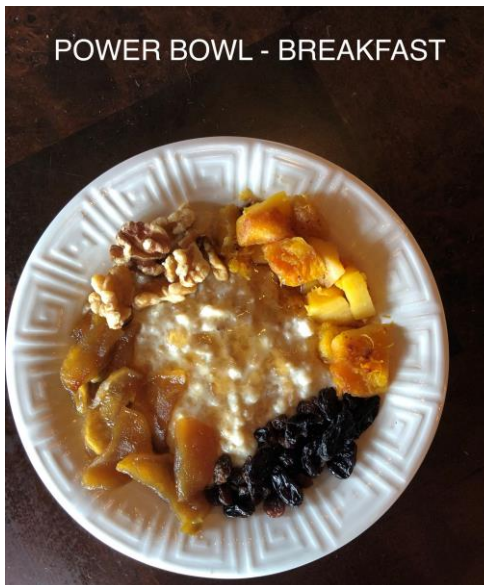

EGGS BACON & PEPPER PLATE

POWER BOWL - BREAKFAST